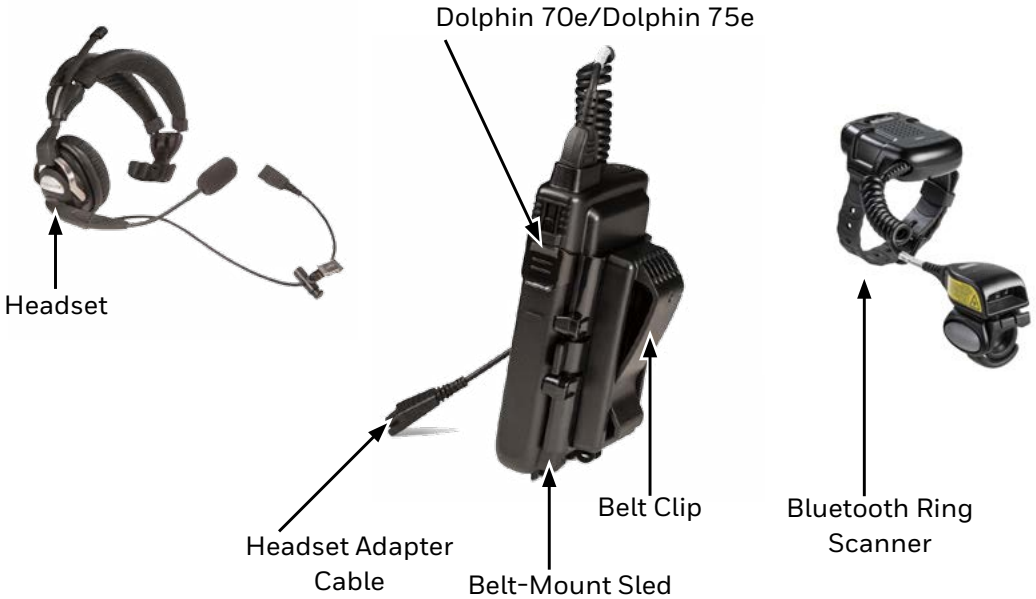

Wrist Mount

Total Wearable Solution Ordering Guide

Belt Mount

SYSTEM COMPONENT	OPTIONS	PRODUCT NAME	SKU	NOTE
Step 1 Choose Mobile Computer	Dolphin 70e Windows Embedded Handheld 6.5	Dolphin 70e Black Wireless Mobile	70e-L00-C111SEW	Standard Battery
			70e-L00-C111XEW	Extended Battery
	Dolphin 75e Android	Dolphin 75e Android Wireless Mobile	Any Dolphin 75e Android SKU	All Dolphin 75e Android SKUs will support the new Wearable Ring Scanner
	Dolphin 75e Windows	Dolphin 75e Windows Wireless Mobile	Any Dolphin 75e Windows SKU	All Dolphin 75e Windows SKUs will support the new Wearable Ring Scanner
Step 2 Order Belt-Mount Sled		Belt-Mount Sled	HWC-BELT MOUNTSLED	Recommend one per Dolphin 70e
Step 3 Order Belt Clip		Belt Clip	HWC-BELT CLIP	Recommend one per sled or one per user
Step 4 Order Charger	USA	Quad Charger - US	COMMON-QC-1	Recommend one per four batteries
	Europe	Quad Charger - EU	COMMON-QC-2	Recommend one per four batteries
Step 5 (Optional) Order an Extra Battery to Cover Multiple Shifts	Standard Battery	Standard Battery Pack for Dolphin 70e	BAT-STANDARD-02	
	Extended Battery	Extended Battery Pack for Dolphin 70e	BAT-EXTENDED-02	
Step 6 Order Headset and Accessories if Voice Applications are Supported	Choose a Headset	Single-Ear Lightweight Headset	LWH330	
		Single-Ear Rugged Headset	RH750	
		Dual-Ear Rugged Headset	RH770	
	Order Headset Cable	Headset Cable	HWC-HEADSET CABLE	

(continued)

Total Wearable Solution Ordering Guide

Belt Mount (continued)

SYSTEM COMPONENT	OPTIONS	PRODUCT NAME	SKU	NOTE
Step 7 (Optional) Choose Scanners and Accessories if Scanning is Required	Bluetooth	2D Ring Scanner with Bluetooth and battery and strap	8670100RINGSCR	
		Spare Battery for Ring Scanner with Bluetooth	50129434-001FRE	Recommended one per computer for multi-shift operations
		8-Bay Charger - US Version	8650377CHARGER	Recommend one per eight batteries
		8-Bay Charger - Worldwide Version	8650378CHARGER	Recommend one per eight batteries