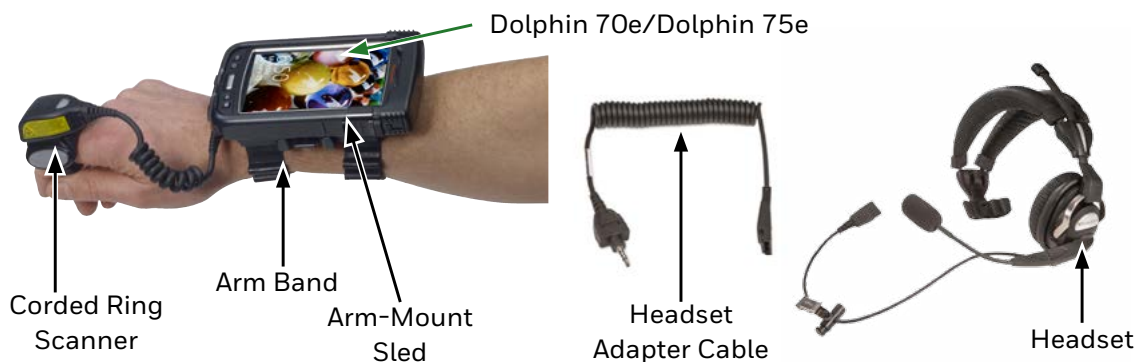

Total Wearable Solution Ordering Guide

Step 7 (Optional)	Order Headset and Accessories if Voice Applications are Supported	Choose a Headset	Single-Ear Lightweight Headset	LWH330	
			Single-Ear Rugged Headset	RH750	
			Dual-Ear Rugged Headset	RH770	
		Order Headset Cable	Headset Cable	HWC-HEADSET CABLE	
		Order Audio End Cap	Audio End Cap	HWC-END CAP AUDIO	Will replace the included no-audio end cap
Step 8 (Optional)	Choose Scanners and Accessories if Scanning is Required	Corded	Corded 2D Imager Ring Scanner	8620903RINGSCNR	
			2D Ring Scanner with Bluetooth and battery and strap	8670100RINGSCR	
		Bluetooth	Spare Battery for Ring Scanner with Bluetooth	50129434-001FRE	Recommended one per computer for multi-shift operations
			8-Bay Charger - US Version	8650377CHARGER	Recommended one per eight batteries
			8-Bay Charger - Worldwide Version	8650378CHARGER	Recommended one per eight batteries

Wrist Mount